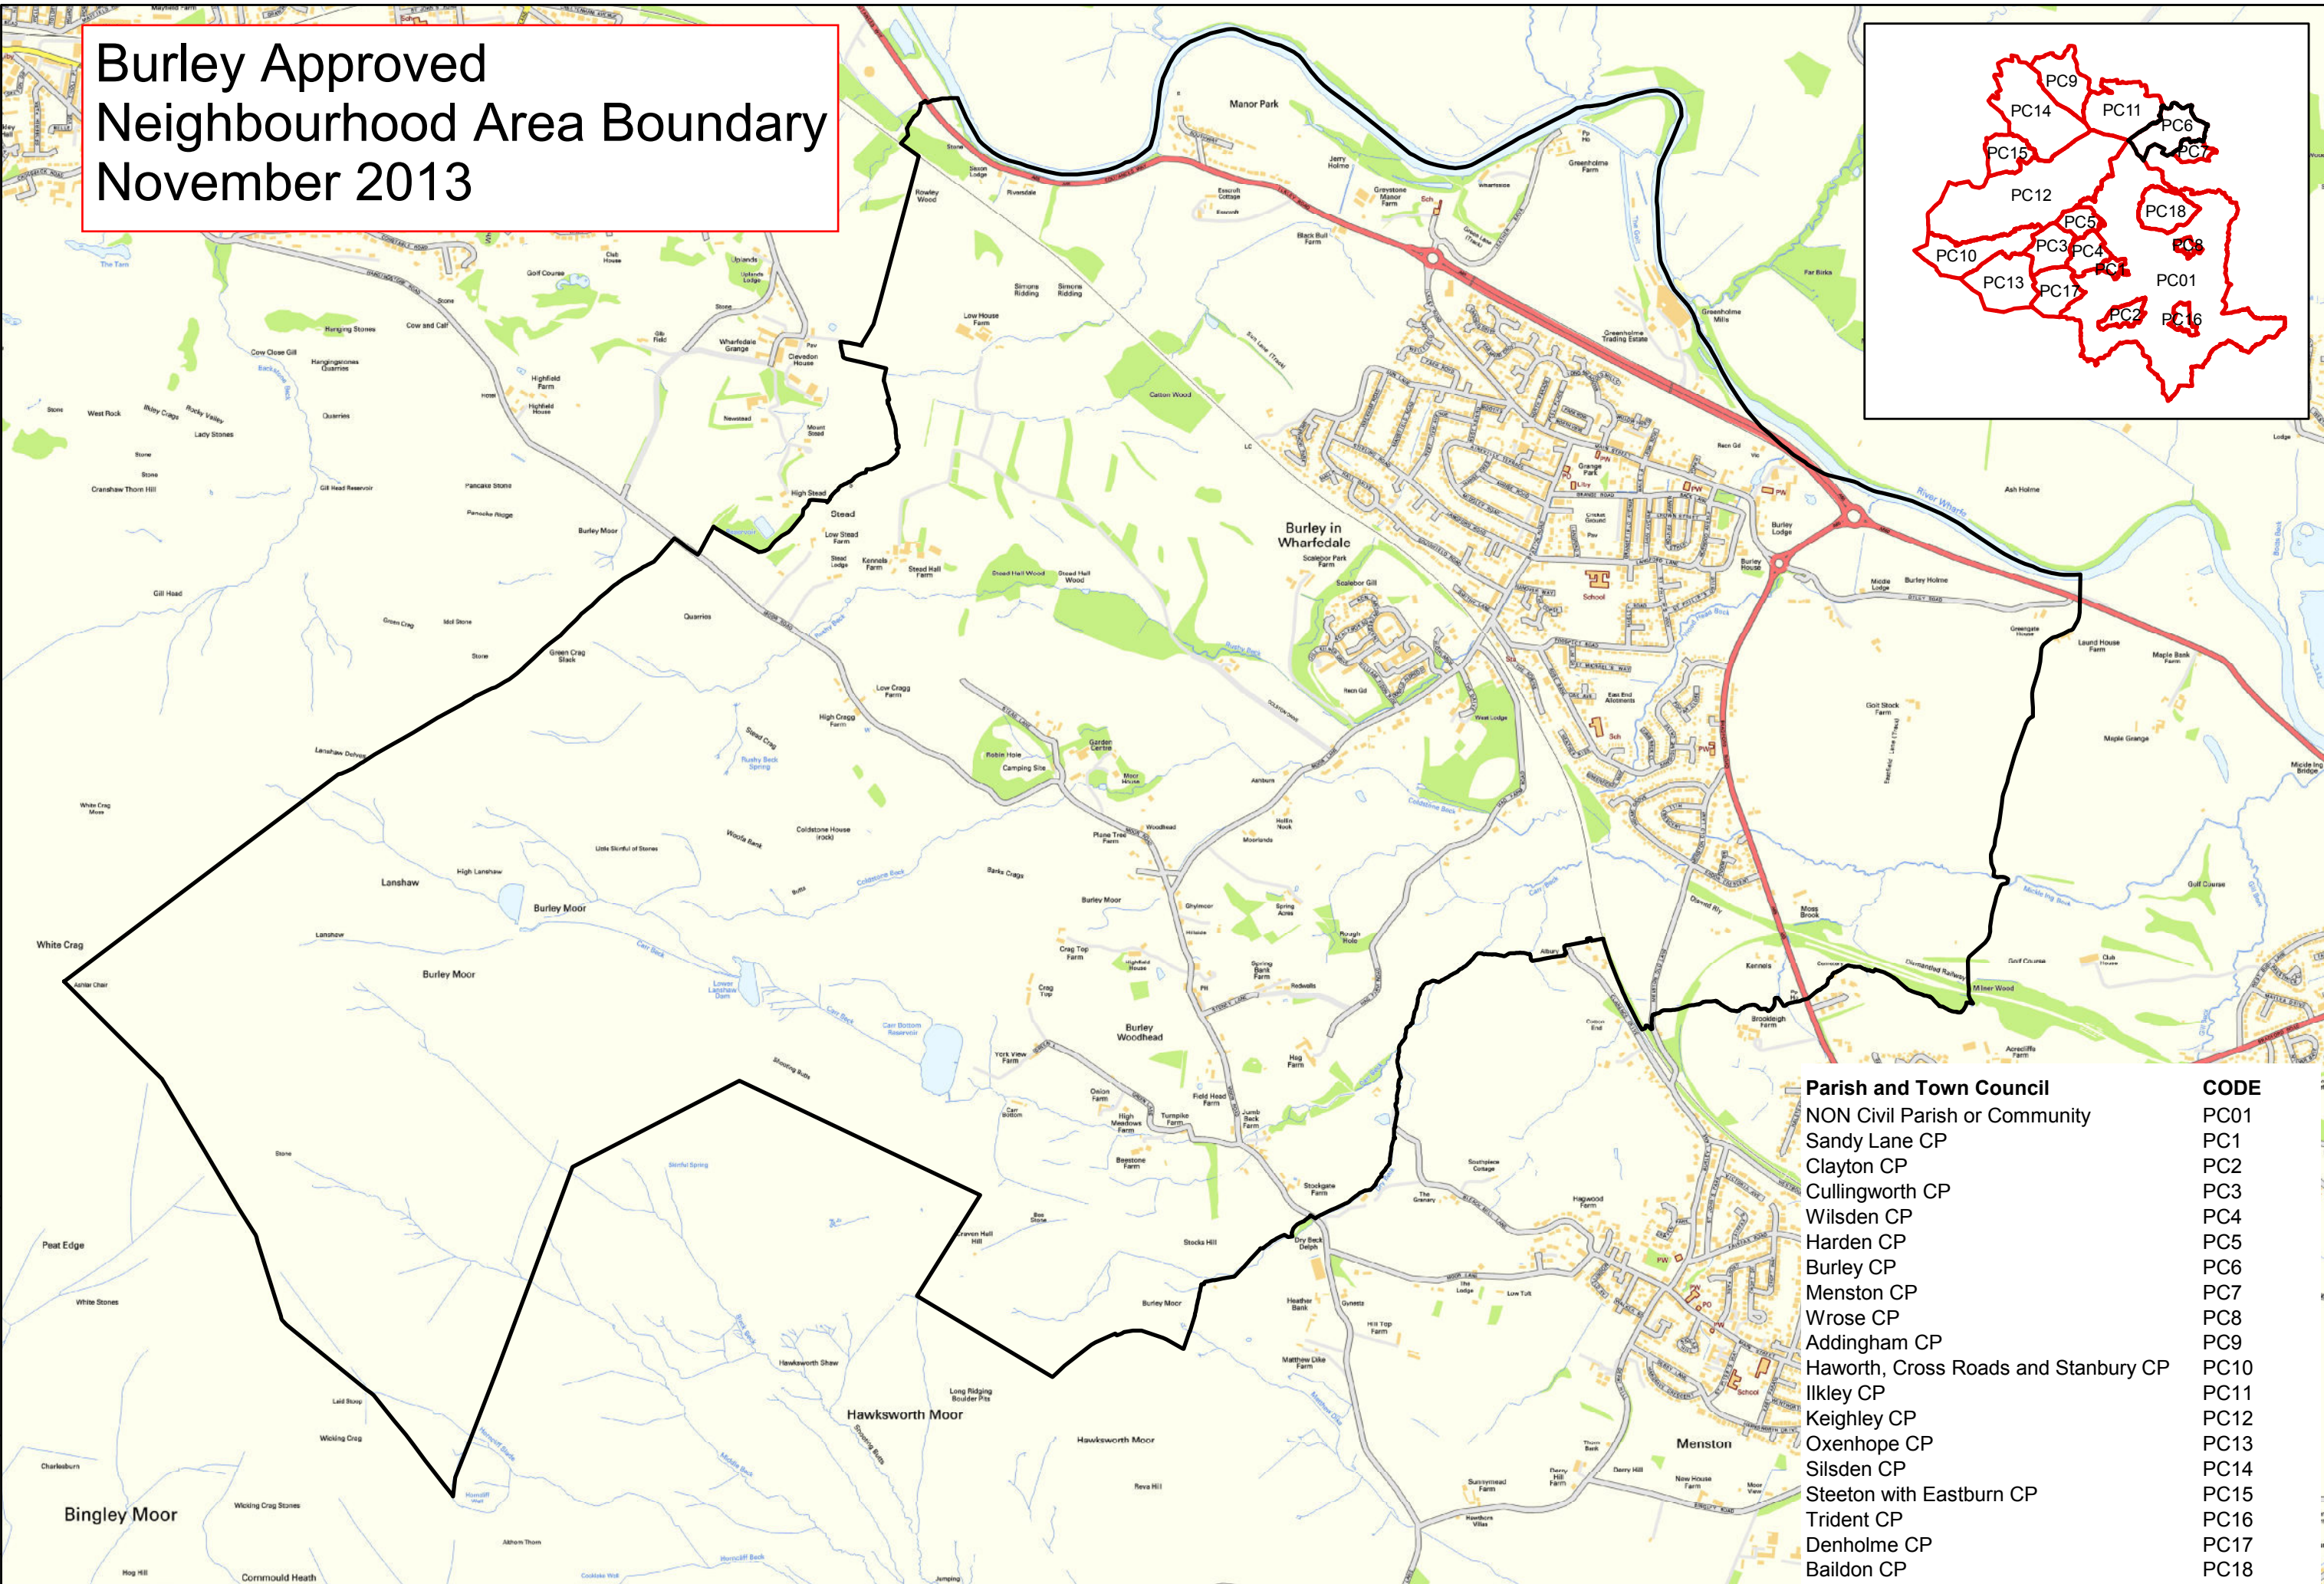

Burley Approved Neighbourhood Area Boundary November 2013

Parish and Town Council	CODE
NON Civil Parish or Community	PC01
Sandy Lane CP	PC1
Clayton CP	PC2
Cullingworth CP	PC3
Wilsden CP	PC4
Harden CP	PC5
Burley CP	PC6
Menston CP	PC7
Wrose CP	PC8
Addingham CP	PC9
Haworth, Cross Roads and Stanbury CP	PC10
Ilkley CP	PC11
Keighley CP	PC12
Oxenhope CP	PC13
Silsden CP	PC14
Steeeton with Eastburn CP	PC15
Trident CP	PC16
Denholme CP	PC17
Baildon CP	PC18

Map Author: Stephen Davis, Business Support Services, 01274 437258